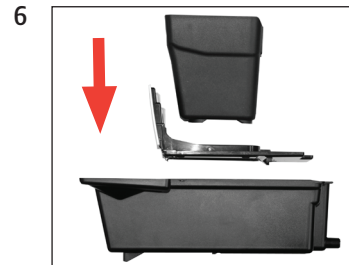

»Empty drip tray.«